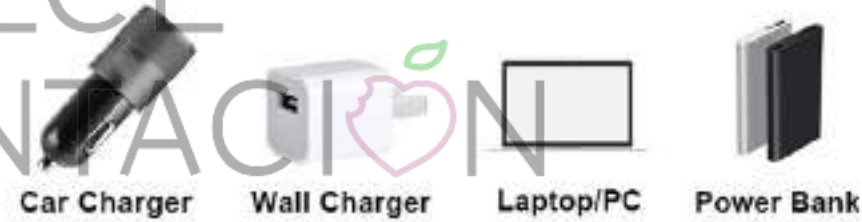

USB Charging