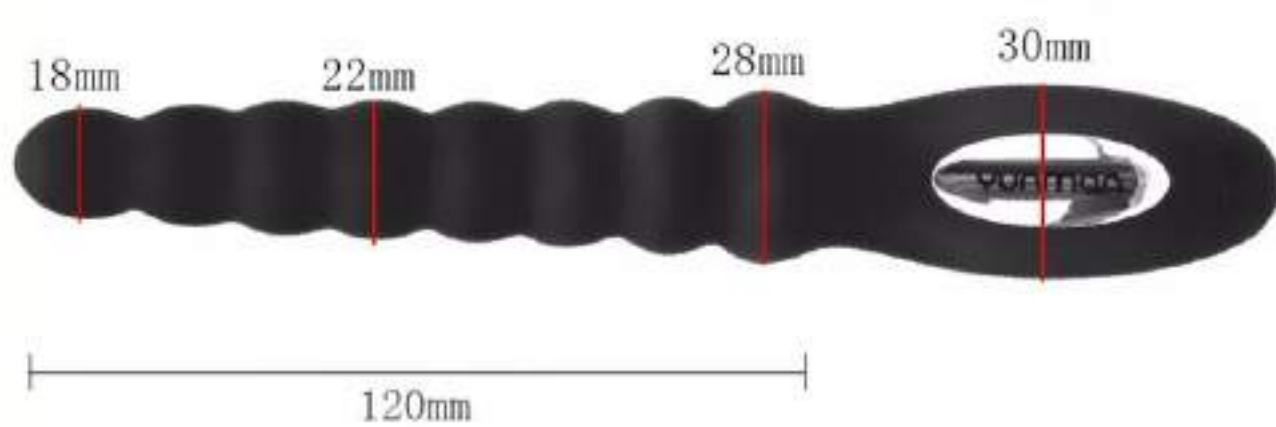

Flexible Bending

Can be use for couple, can be used for male or female alone as well

140 SOLES

Incluye cable carga USB

<https://drive.google.com/file/d/1ZvFrYEXuP0gEOeakcKrtgBYy7iDI0vHV/view?t=1>

PULSE AQUI PARA VER VIDEO DE ESTE PRODUCTO