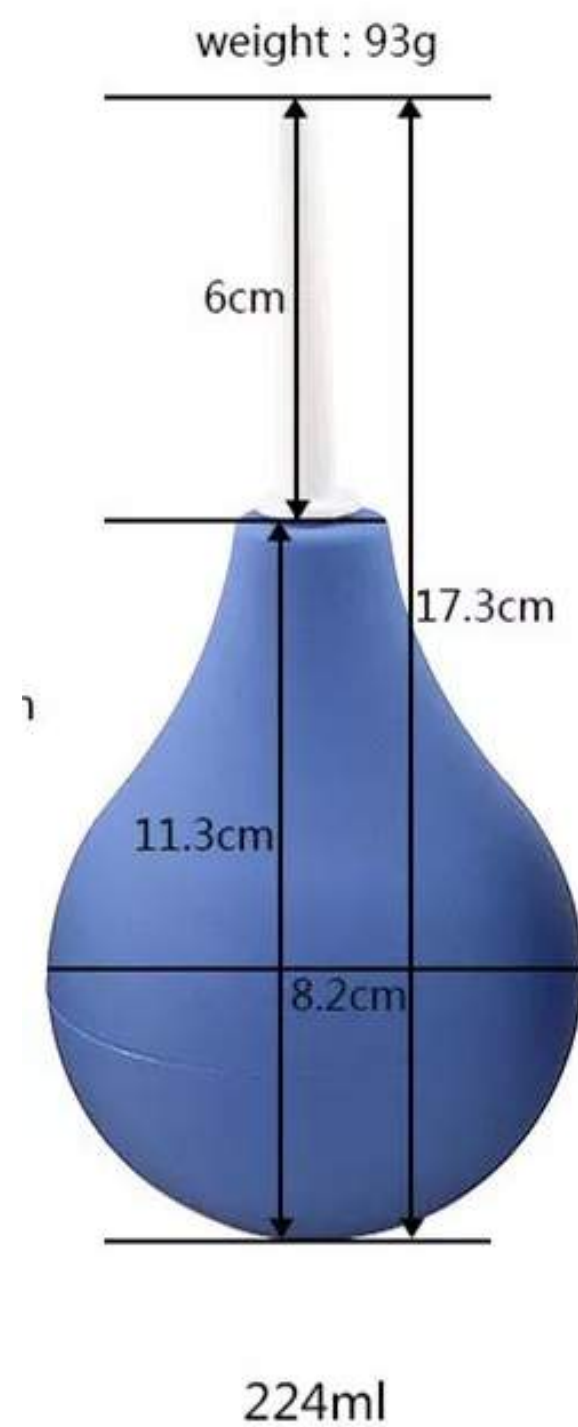

DUCHA LIMPIEZA ANAL

ANA001

- Ducha tipo enema para limpieza para la zona íntima, funciona con agua, bastante eficiente y práctico.
- Color: Negro
- Material: Silicona
- Potencia: Uso manual
- Tamaño: como en la imagen
- Arma la boquilla en el cuerpo, luego presiona la bombilla, sumerge el pico en agua, suelta la bombilla y absorberá agua, usa el agua para la limpieza íntima anal desde el interior. Limpiar varias veces hasta que el agua salga limpia.

50 SOLES

224ml

45 SOLES SI LLEVA OTRO PRODUCTO

<https://drive.google.com/file/d/16DRgo9g_Y6JdTCjrMTIs-bjB5gGFztle/view>

PULSE AQUI PARA VER VIDEO DE ESTE PRODUCTO

Usage

It is suitable for both men and women to clean private parts. The rinse mouth is soft and smooth and comfortable to use.