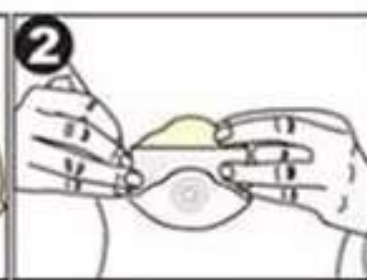

**20 SOLES**

- Si llevas otro producto, te llevas as a 15 soles.

contrast

**BON037**

ENGLISH

1 Remove one half of the backing from the side of the lifter before applying to your skin.

2 Place the adhesive part on your breasts, the crescent shape to be pointed downward against your breast just above the areola.

*How it works?*

3 Remove the backing of the top half of the lifter and pull upward up to the desired position

4 Press the adhesive portion on the top half of the lifter firmly against your breast. The same procedures are needed for the other side.