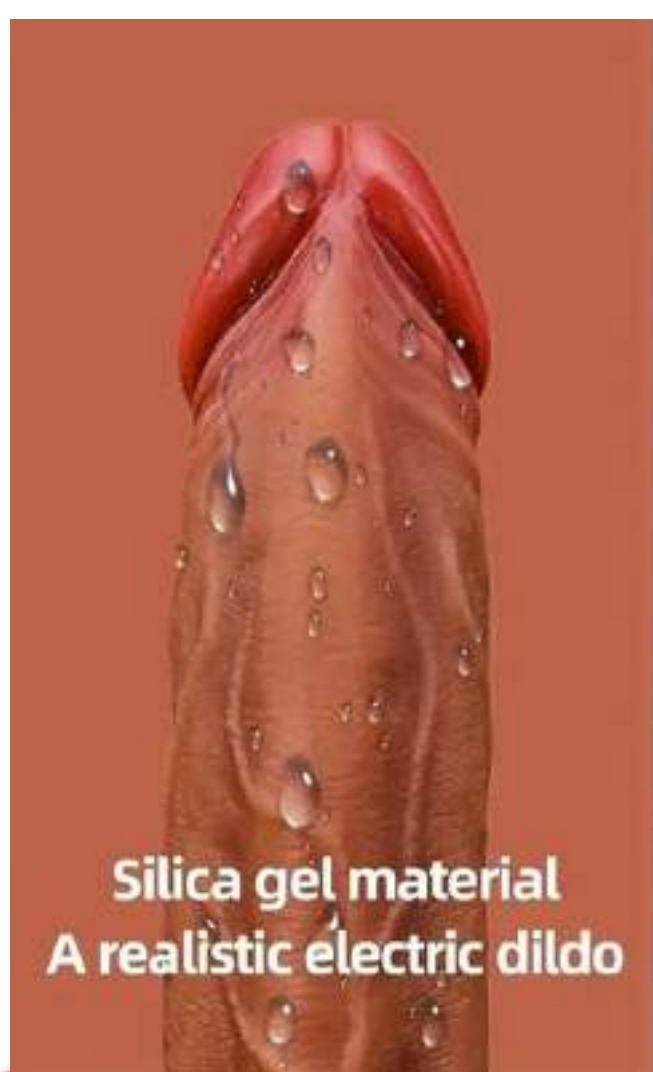

275 SOLES

Incluye cable USB + Control remoto

265 SOLES EN TIENDA

<https://drive.google.com/file/d/1rGBUPIXDgITfu0LeN0s4H7rN3Po6hz4b/view?t=25.554>

MIRA EL VIDEO AQUI

3 IN 1
Functional Combinations

**STRONG SUCTION CUP
USAGE SCENARIO**