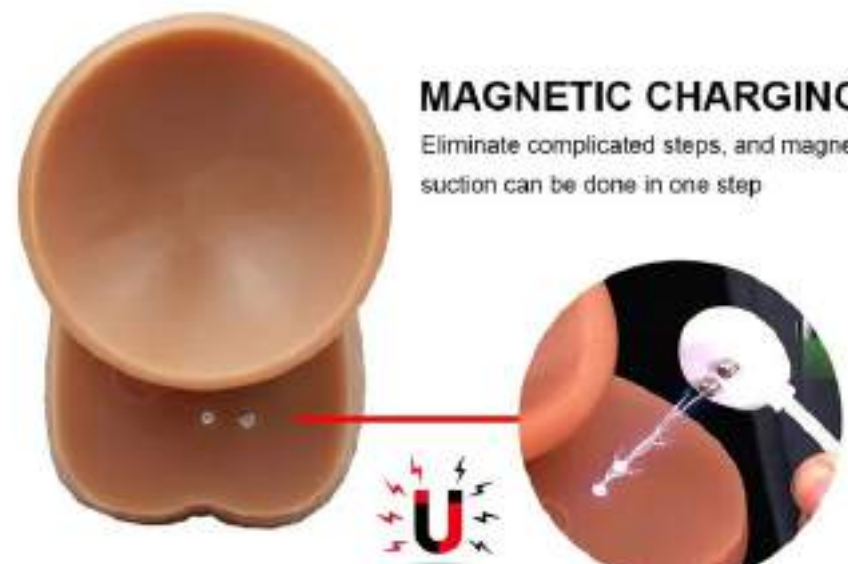

H

IPX7 WATERPROOF RATING

Simply wash off the stains, dry the water stains with a clean towel, and put it in a dry place

STRONG CHUCK

Hands-free, enjoy riding fun, available everywhere

3.5 cm ancho

17 cm introducibles

TELESCOPIC ASSAULT

Movimiento baile, vibración, sube y baja

MAGNETIC CHARGING

Eliminate complicated steps, and magnetic suction can be done in one step

Varias formas de carga

DILDO SUPER REALISTA CONTROL REMOTO FÍSICO Y CONTROL CELULAR, SUBE Y BAJA, VIBRA, CALENTAMIENTO. **REA008**